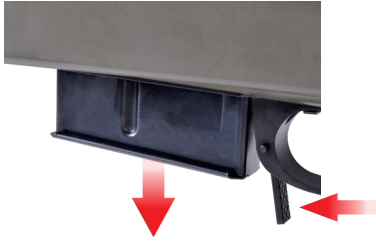

VegaForce Company
<http://www.gb-tech.com.tw>

M40A5 ADDITIONAL INSTRUCTIONS

■ How to use M40A5 gas magazine

Push magazine catch and take down magazine

Charging GAS (about 4~6 sec.)

Using the BB loader to Loading BBs (Max 14 round)

■ Gas bolt take down

Pull up charging handle

Push bolt release bottom and hold

Pull out bolt assembly

■ Hop-Up Adjusting

Use 1.5mm hex wrench to adjust Hop-Up

- Turn adjustment screw clockwise to raise BB's trajectory.
- Turn adjustment screw counter clockwise to reduce BB's trajectory.

■ Loading indicator

- Loading indicator will rise out when rifle is ready to fire.
- If not in shooting, Please take magazine off and pull trigger to release hammer.

01 UPPER RECEIVER

01-1	PSCW030804
01-2	PSCW031204
01-3	VGS1HGD010
01-4	PSCW030503
01-5	VGS2BLT010
01-6	PB0T042002
01-7	VGS2SPG001
01-8	VGS2BLT020
01-9	PB0T031802
01-10	VGS2BLT030