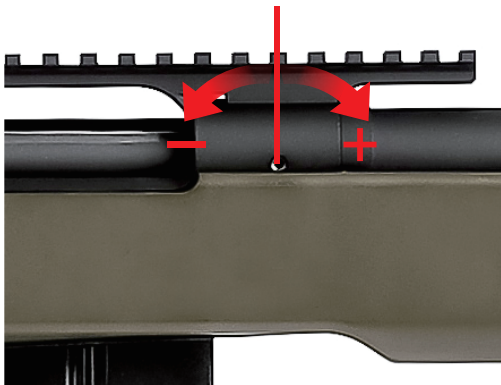

■ Gas bolt take down

Pull up charging handle

Push bolt release bottom and hold

Pull out bolt assembly

■ Hop-Up Adjusting

Use 1.5mm hex wrench to adjust Hop-Up

- Turn adjustment screw clockwise to raise BB's trajectory.
- Turn adjustment screw counter clockwise to reduce BB's trajectory.

■ Loading indicator

- Loading indicator will rise out when rifle is ready to fire.
- If not in shooting, Please take magazine off and pull trigger to release hammer.

01 UPPER RECEIVER

01-1	PSCW030804
01-2	PSCW031204
01-3	VGS1HGD010
01-4	PSCW030503
01-5	VGS2BLT010
01-6	PB0T042002
01-7	VGS2SPG001
01-8	VGS2BLT020
01-9	PB0T031802
01-10	VGS2BLT030