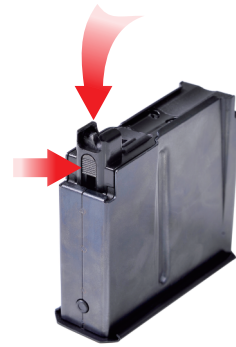

VegaForce Company
<http://www.gb-tech.com.tw>

M40A5 ADDITIONAL INSTRUCTIONS

■ How to use M40A5 gas magazine

Push magazine catch and take down magazine

Charging GAS (about 4~6 sec.)

Using the BB loader to Loading BBs (Max 14 round)

■ Gas bolt take down

Pull up charging handle

Push bolt release bottom and hold

Pull out bolt assembly

■ Hop-Up Adjusting

Use 1.5mm hex wrench to adjust Hop-Up

- Turn adjustment screw clockwise to raise BB's trajectory.
- Turn adjustment screw counter clockwise to reduce BB's trajectory.

■ Loading indicator

- Loading indicator will rise out when rifle is ready to fire.
- If not in shooting, Please take magazine off and pull trigger to release hammer.

01 UPPER RECEIVER

01-1	PSCW030804
01-2	PSCW031204
01-3	VGS1HGD010
01-4	PSCW030503
01-5	VGS2BLT010
01-6	PB0T042002
01-7	VGS2SPG001
01-8	VGS2BLT020
01-9	PB0T031802
01-10	VGS2BLT030